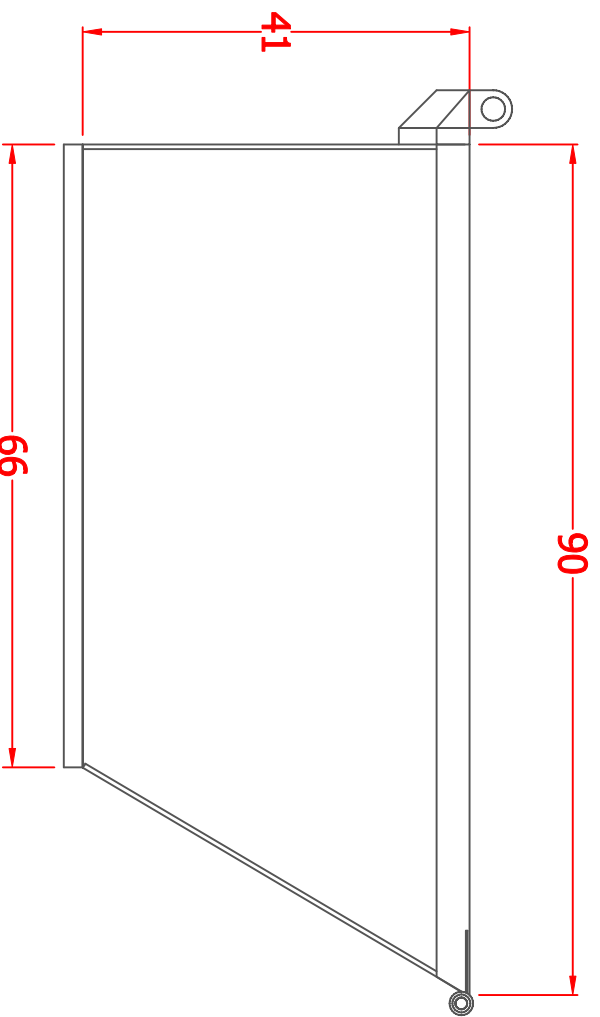

48 1/2

COUNTS CONTAINER

4YD REAR LOADER WITH CASTERS

12 ga. Sides
10ga. Bottom

41

90

66

61