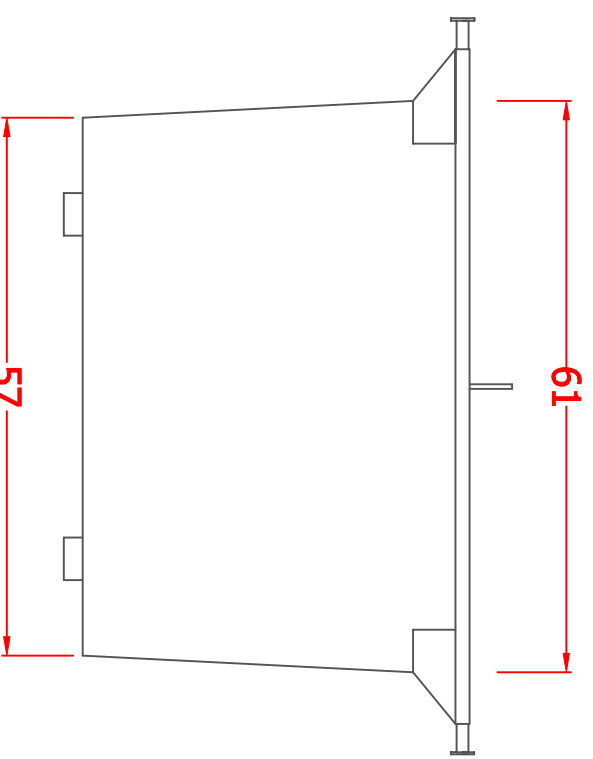

48 1/2

COUNTS CONTAINER

4YD REAR LOADER WITH CASTERS

12 ga. Sides
10ga. Bottom

41

90

66

61