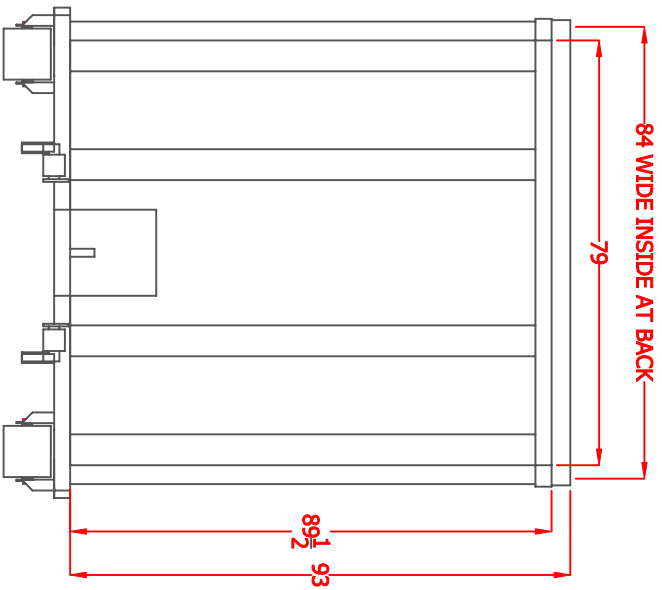

BOX IS TAPERED 5" FROM BACK TO FRONT

COUNTS CONTAINER

42 YARD HEAVY DUTY COMPACTOR RECEIVING CONTAINER